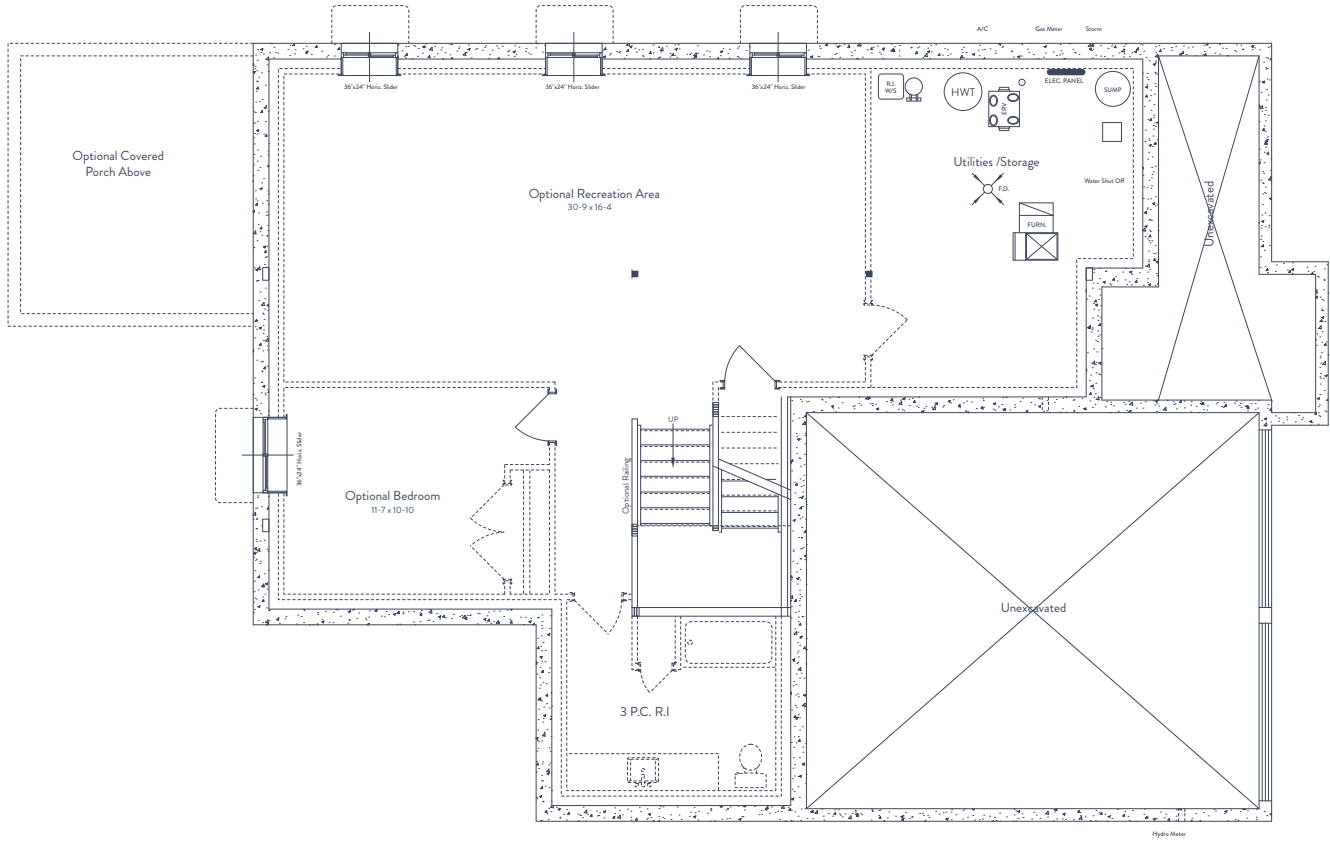

South River is proudly brought to you by Gemini Homebuilders

FINISHED LIVING SPACE 3,017 SQ FT	UNFINISHED LIVING SPACE 1,120 SQ FT	BEDROOMS 4	BATHS 2.5
---	---	----------------------	---------------------

MAIN LEVEL:

SECOND LEVEL:

Interior and exterior configuration varies by floor and specifications are subject to change without notice. See a sales representative for further information. E. & O. E.

South River is proudly brought to you by Gemini Homebuilders

FINISHED LIVING SPACE 3,017 SQ FT	UNFINISHED LIVING SPACE 1,120 SQ FT	BEDROOMS 4	BATHS 2.5
---	---	----------------------	---------------------

BASMENT:

Interior and exterior configuration varies by floor and specifications are subject to change without notice. See a sales representative for further information. E. & O. E.