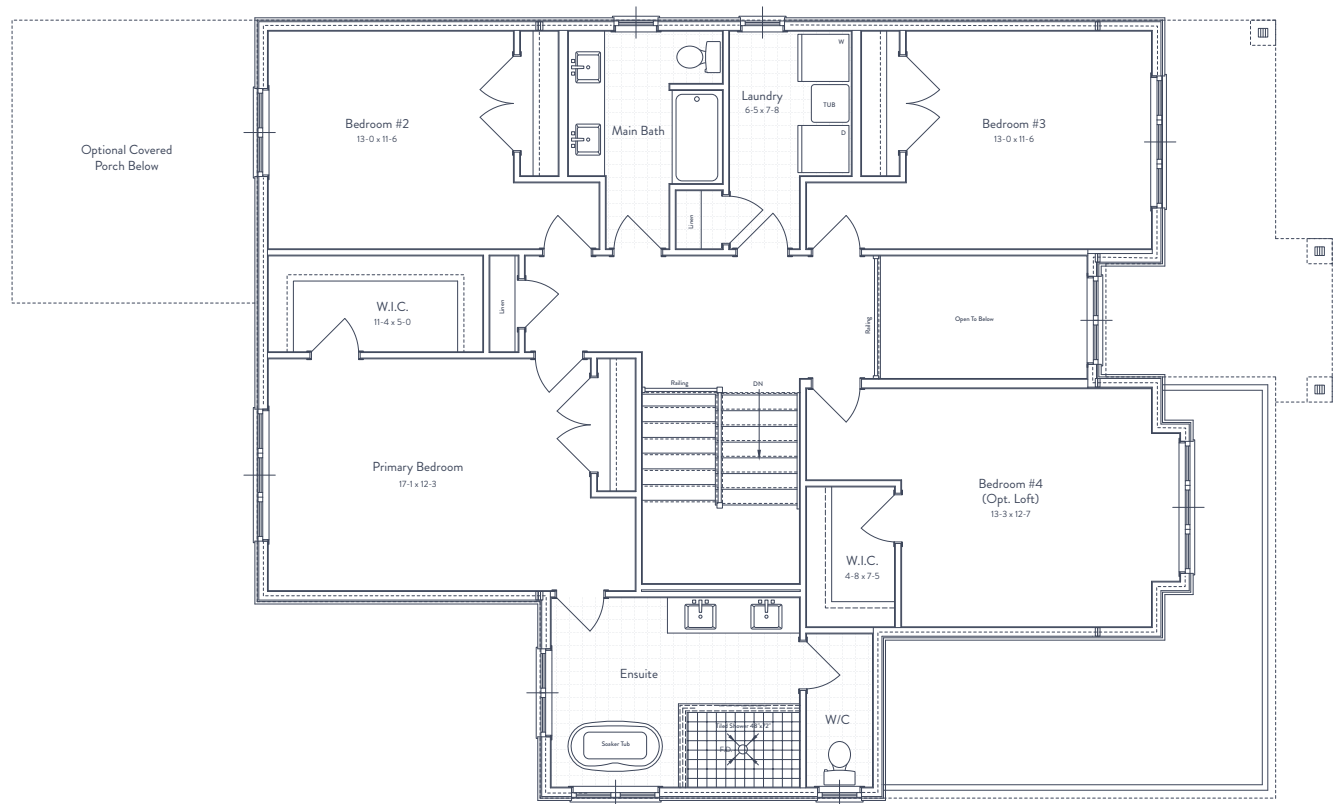

KIMBERLY

3,017 SQ.FT. 2 STOREY

All drawings and renderings are an artist's concept and may vary slightly from the final product. E. & O.E. All home styles are available in any of the colour packages. Each colour package has two elevations to choose from. Speak to your New Home Sales Representative for more details.

South River is proudly brought to you by Gemini Homebuilders

FINISHED LIVING SPACE 3,017 SQ FT	UNFINISHED LIVING SPACE 1,120 SQ FT	BEDROOMS 4	BATHS 2.5
---	---	----------------------	---------------------

MAIN LEVEL:

SECOND LEVEL:

Interior and exterior configuration varies by floor and specifications are subject to change without notice. See a sales representative for further information. E. & O. E.

South River is proudly brought to you by Gemini Homebuilders