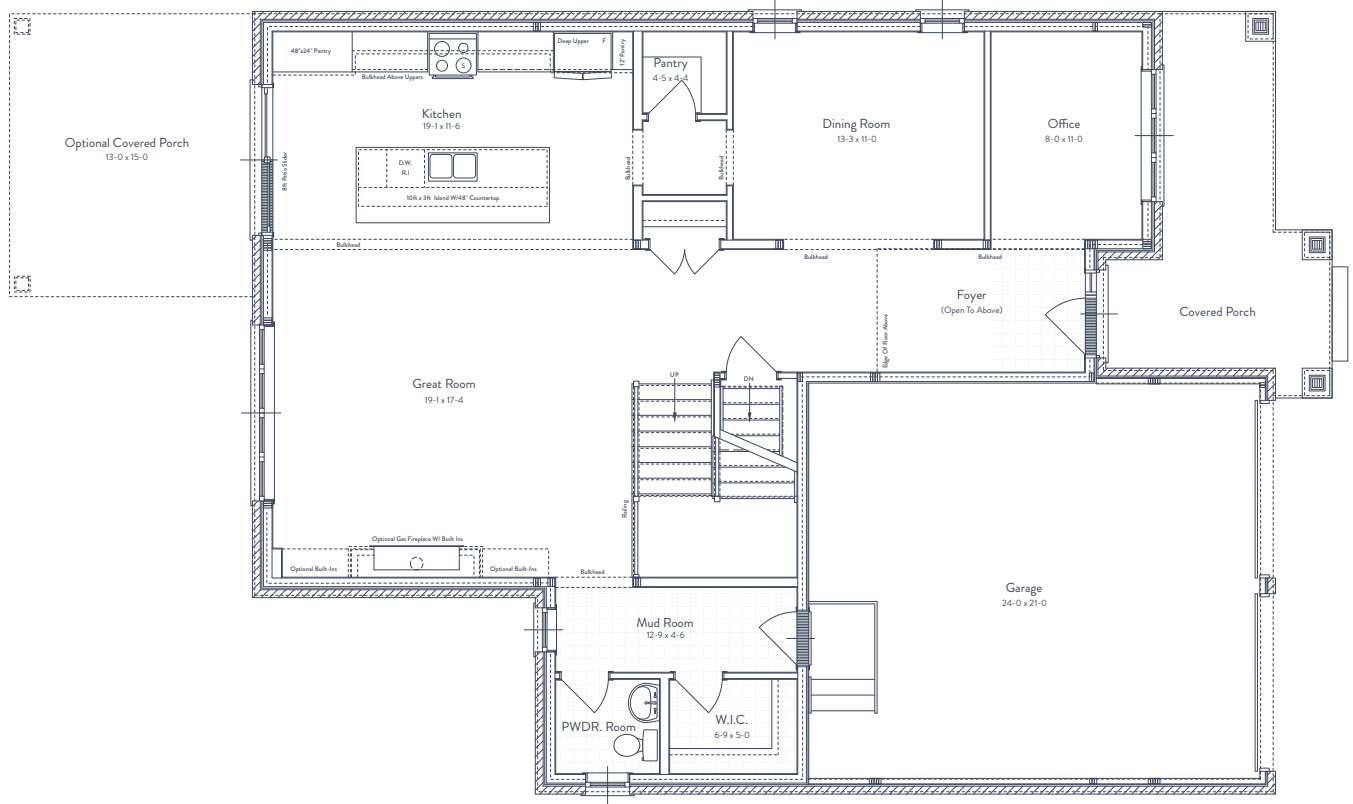

KIMBERLY

3,017 SQ.FT. 2 STOREY

All drawings and renderings are an artist's concept and may vary slightly from the final product. E. & O.E. All home styles are available in any of the colour packages. Each colour package has two elevations to choose from. Speak to your New Home Sales Representative for more details.

South River is proudly brought to you by Gemini Homebuilders

FINISHED LIVING SPACE 3,017 SQ FT	UNFINISHED LIVING SPACE 1,120 SQ FT	BEDROOMS 4	BATHS 2.5
---	---	----------------------	---------------------

MAIN LEVEL:

SECOND LEVEL:

Interior and exterior configuration varies by floor and specifications are subject to change without notice. See a sales representative for further information. E. & O. E.

South River is proudly brought to you by Gemini Homebuilders