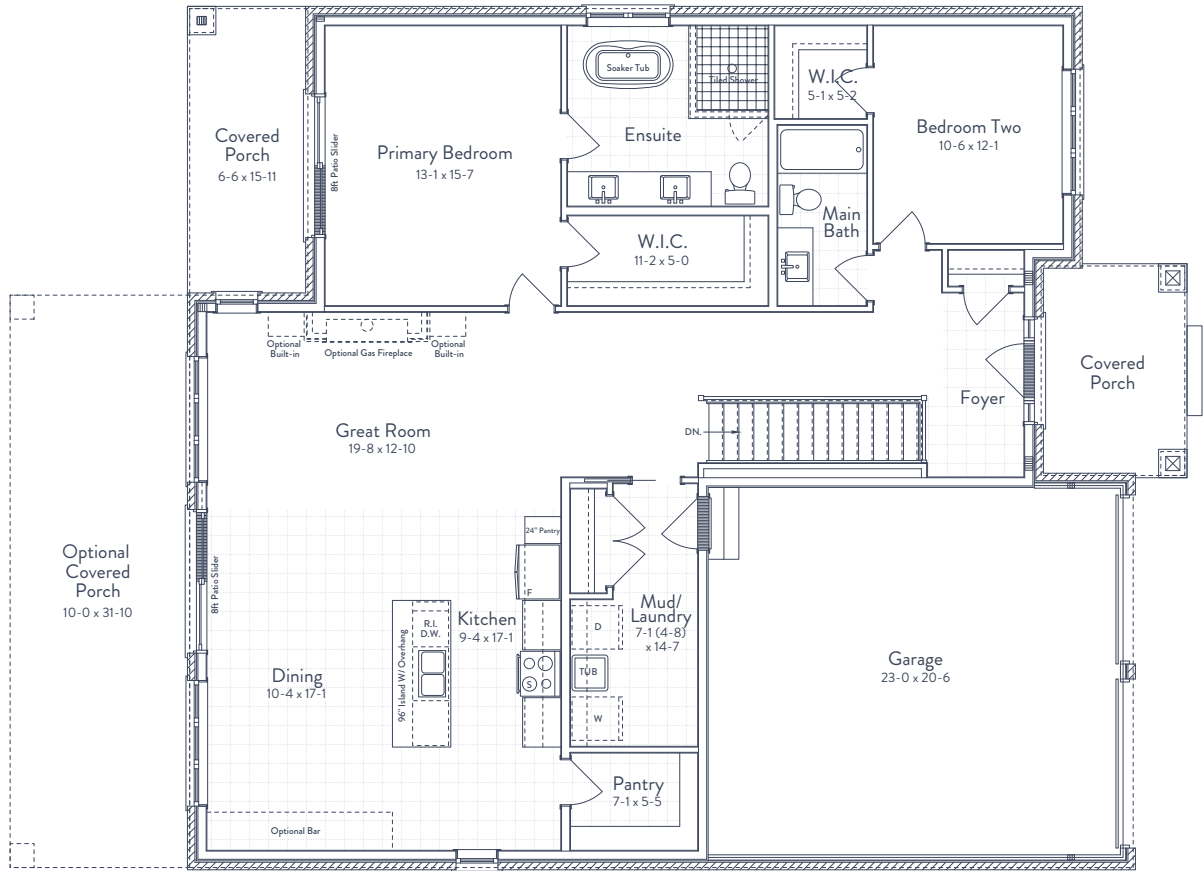

EMILY

FINISHED LIVING SPACE 1,897 SQ FT	UNFINISHED LIVING SPACE 1,700 SQ FT	BEDROOMS 2	BATHS 2

MAIN LEVEL: