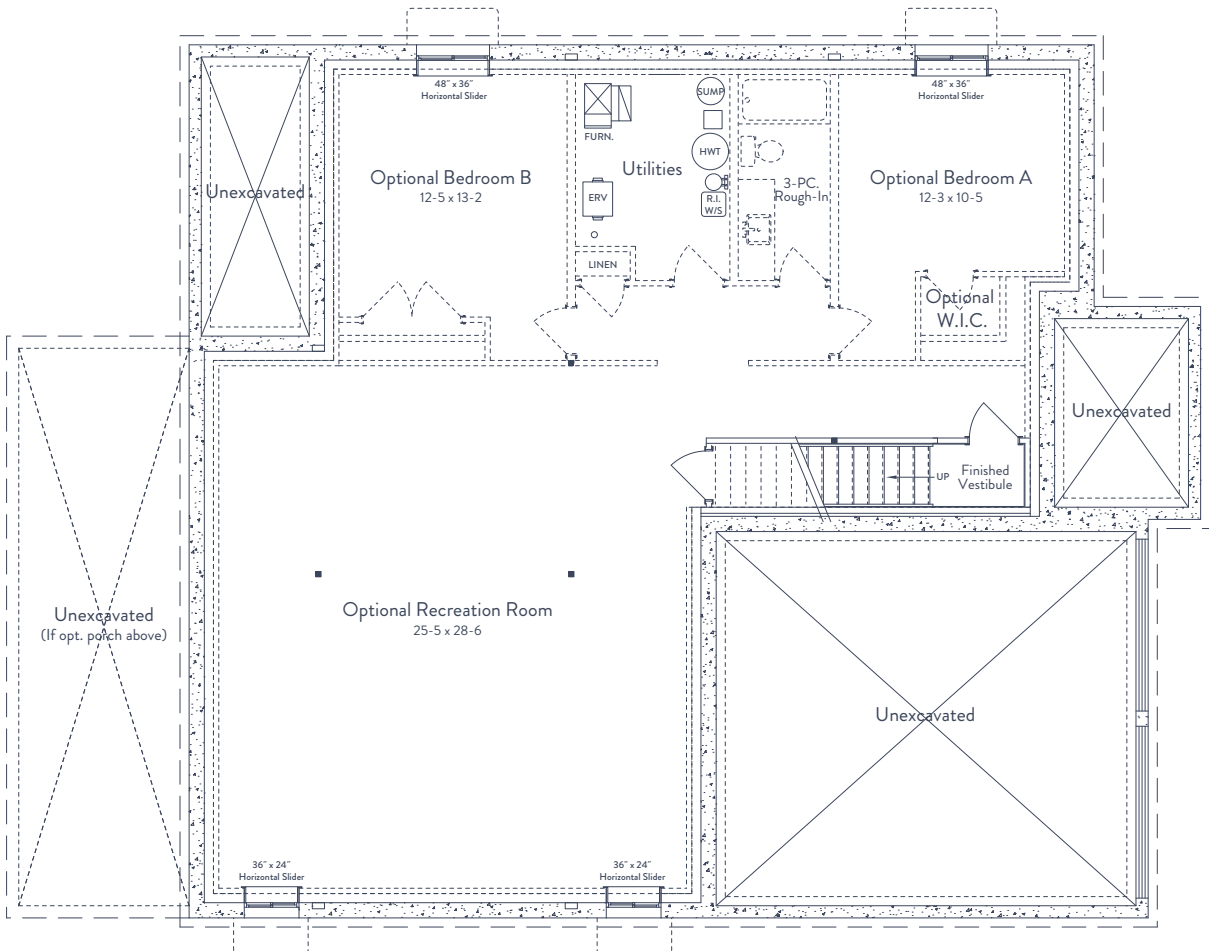

BASEMENT:

Interior and exterior configuration varies by floor and specifications are subject to change without notice. See a sales representative for further information. E. & O. E.

South River is proudly brought to you by Gemini Homebuilders