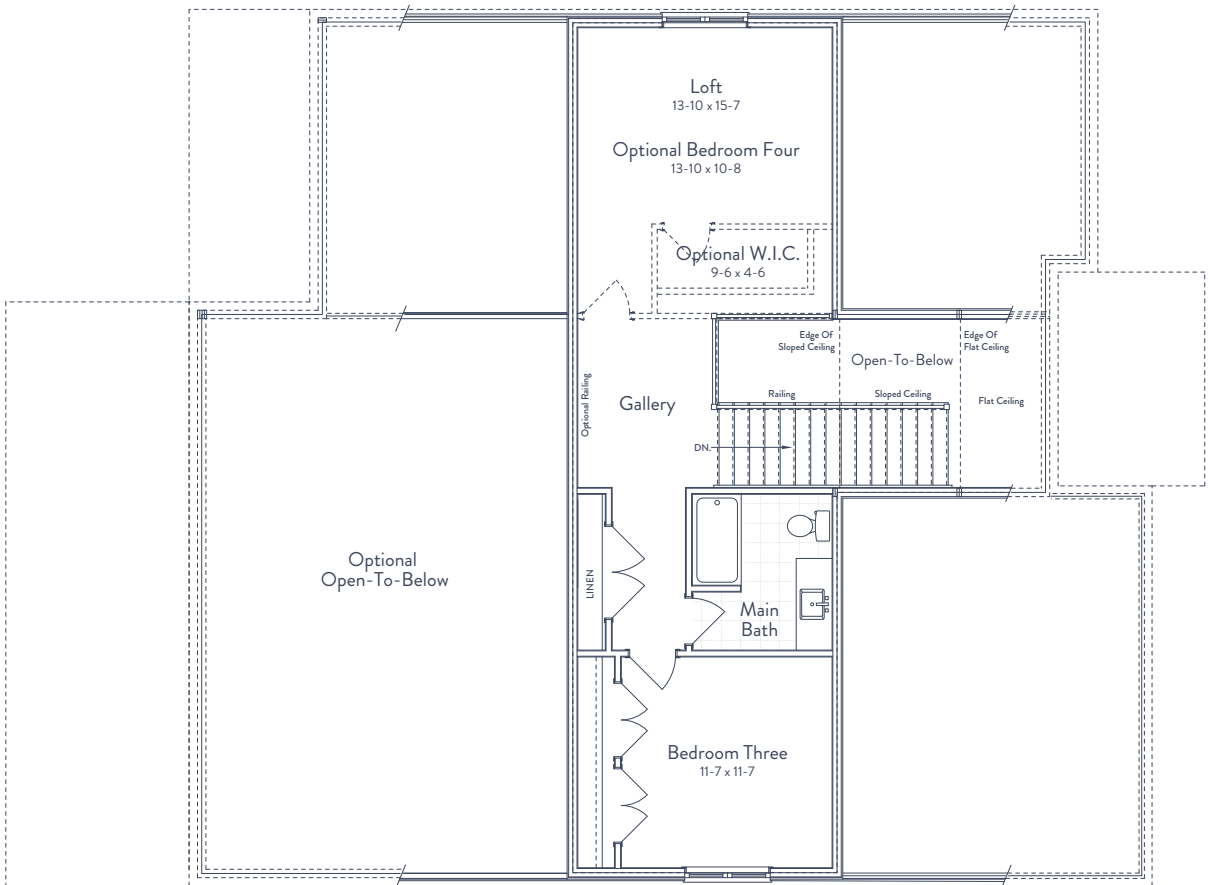

EMILY II

2,507 SQ.FT. BUNGALOFT

All drawings and renderings are an artist's concept and may vary slightly from the final product. E. & O.E. All home styles are available in any of the colour packages. Each colour package has two elevations to choose from. Speak to your New Home Sales Representative for more details.

South River is proudly brought to you by Gemini Homebuilders

FINISHED LIVING SPACE 2,507 SQ FT	UNFINISHED LIVING SPACE 1,700 SQ FT	BEDROOMS 3	BATHS 3
--------------------------------------	--	---------------	------------

MAIN LEVEL:

LOFT:

Interior and exterior configuration varies by floor and specifications are subject to change without notice. See a sales representative for further information. E. & O. E.

South River is proudly brought to you by Gemini Homebuilders