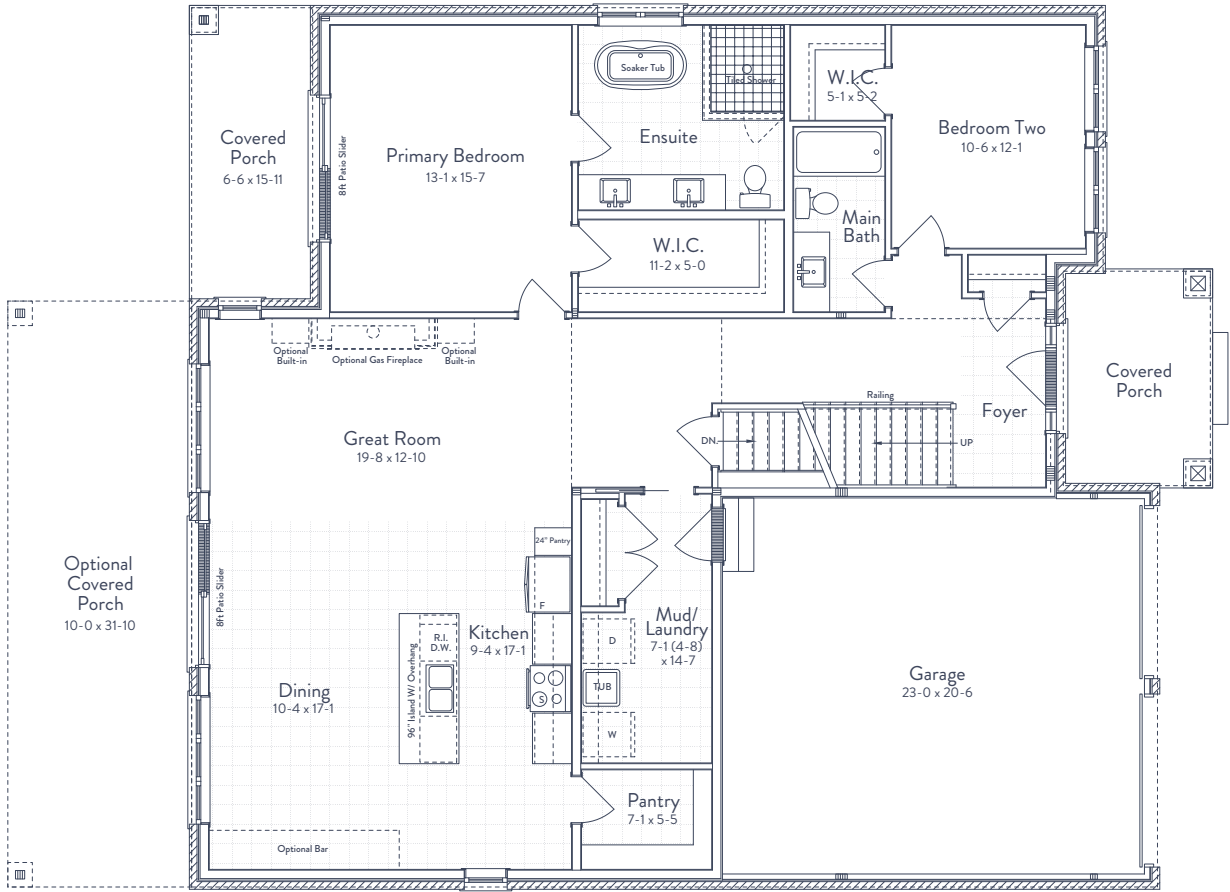

EMILY II

2,507 SQ.FT. BUNGALOFT

All drawings and renderings are an artist's concept and may vary slightly from the final product. E. & O.E. All home styles are available in any of the colour packages. Each colour package has two elevations to choose from. Speak to your New Home Sales Representative for more details.

South River is proudly brought to you by Gemini Homebuilders

FINISHED LIVING SPACE 2,507 SQ FT	UNFINISHED LIVING SPACE 1,700 SQ FT	BEDROOMS 3	BATHS 3
--------------------------------------	--	---------------	------------

MAIN LEVEL:

LOFT:

Interior and exterior configuration varies by floor and specifications are subject to change without notice. See a sales representative for further information. E. & O. E.

South River is proudly brought to you by Gemini Homebuilders

FINISHED LIVING SPACE 2,507 SQ FT	UNFINISHED LIVING SPACE 1,700 SQ FT	BEDROOMS 2	BATHS 2
--------------------------------------	--	---------------	------------

BASEMENT:

Interior and exterior configuration varies by floor and specifications are subject to change without notice. See a sales representative for further information. E. & O. E.