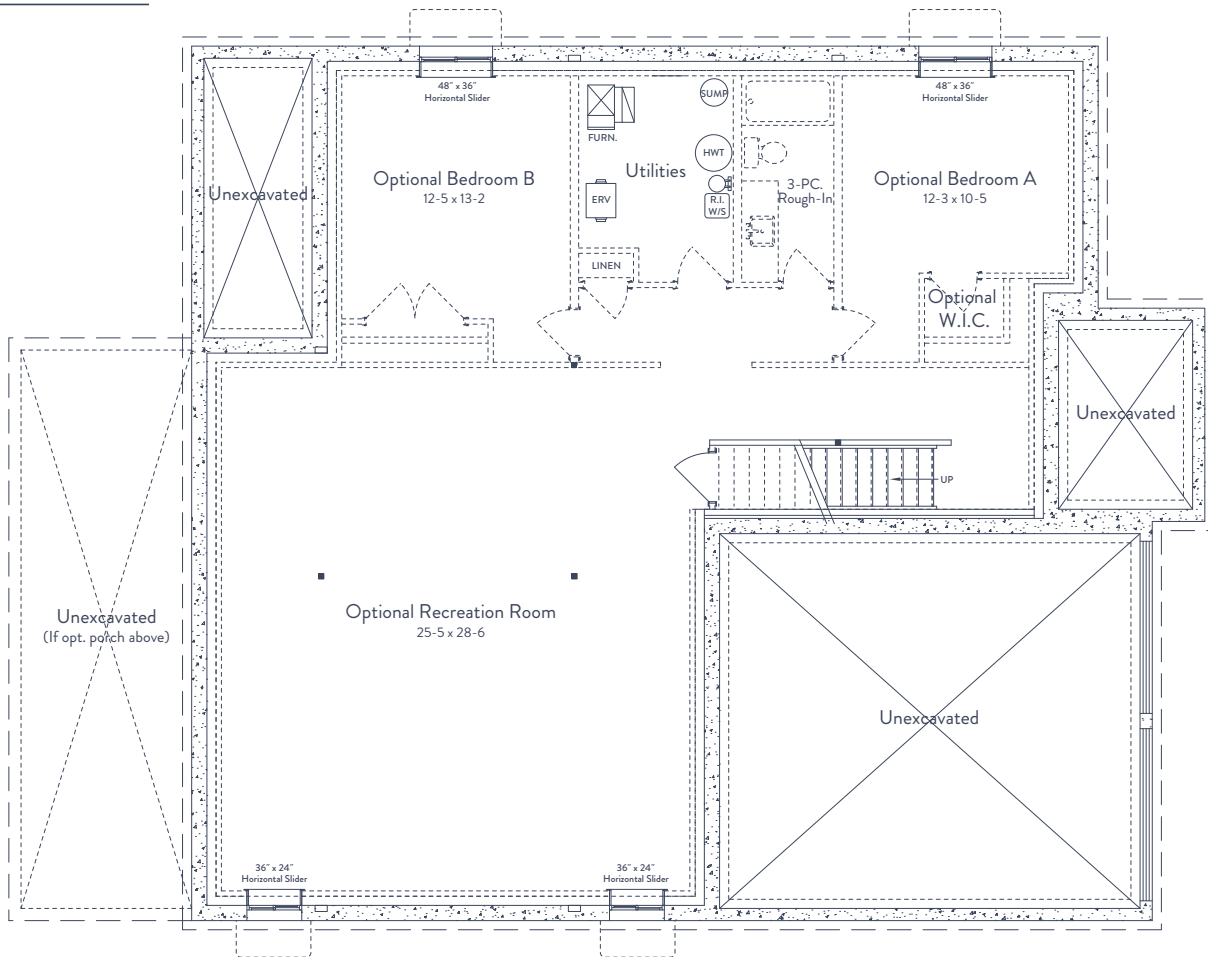

MAIN LEVEL:

LOFT:

Interior and exterior configuration varies by floor and specifications are subject to change without notice. See a sales representative for further information. E. & O. E.

South River is proudly brought to you by Gemini Homebuilders

FINISHED LIVING SPACE 2,507 SQ FT	UNFINISHED LIVING SPACE 1,700 SQ FT	BEDROOMS 2	BATHS 2
--------------------------------------	--	---------------	------------

BASEMENT:

Interior and exterior configuration varies by floor and specifications are subject to change without notice. See a sales representative for further information. E. & O. E.