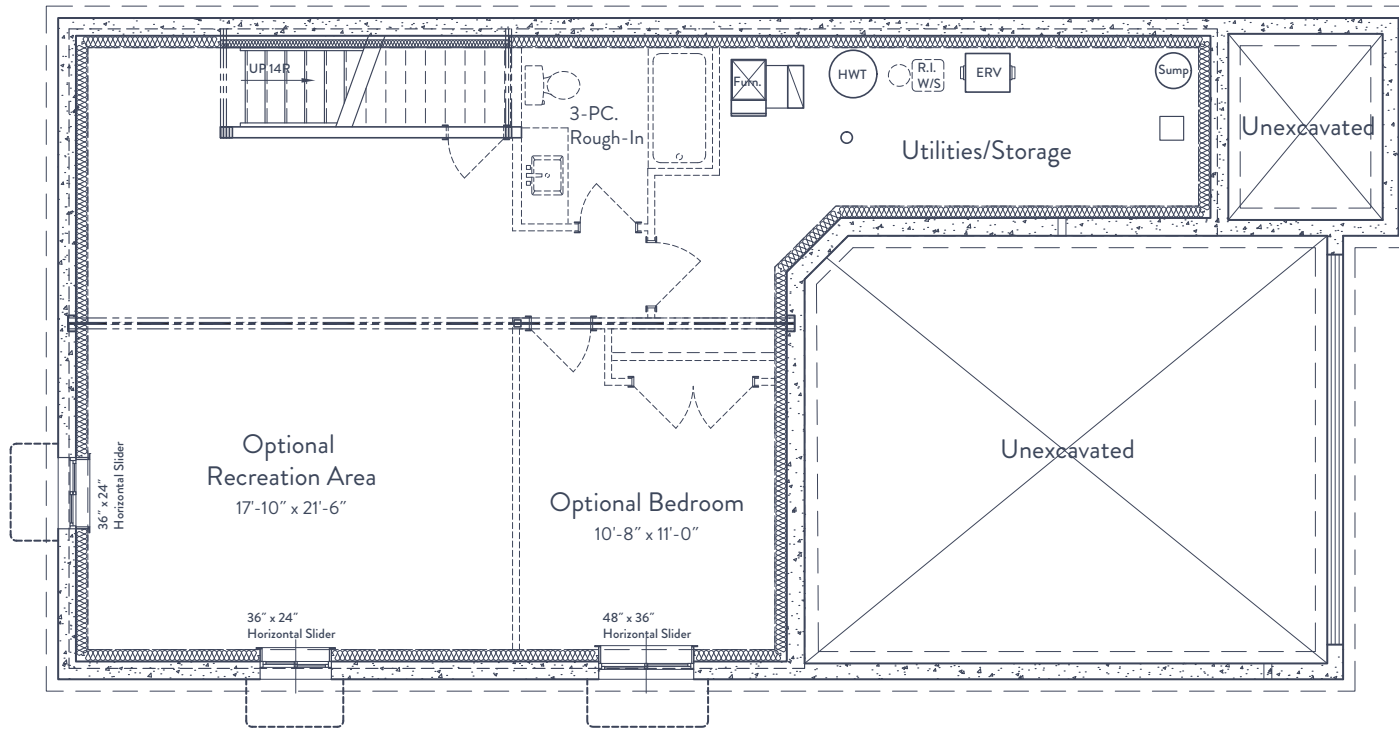

South River is proudly brought to you by Gemini Homebuilders

FINISHED LIVING SPACE 2,428 SQ FT	UNFINISHED LIVING SPACE 813 SQ FT	BEDROOMS 3/4	BATHS 2.5
---	---	------------------------	---------------------

MAIN LEVEL:

SECOND LEVEL:

Interior and exterior configuration varies by floor and specifications are subject to change without notice. See a sales representative for further information. E.&O.E.

South River is proudly brought to you by Gemini Homebuilders.

FINISHED LIVING SPACE 2,428 SQ FT	UNFINISHED LIVING SPACE 813 SQ FT	BEDROOMS 3/4	BATHS 2.5
---	---	------------------------	---------------------

BASEMENT:

Interior and exterior configuration varies by floor and specifications are subject to change without notice. See a sales representative for further information. E.&O.E.