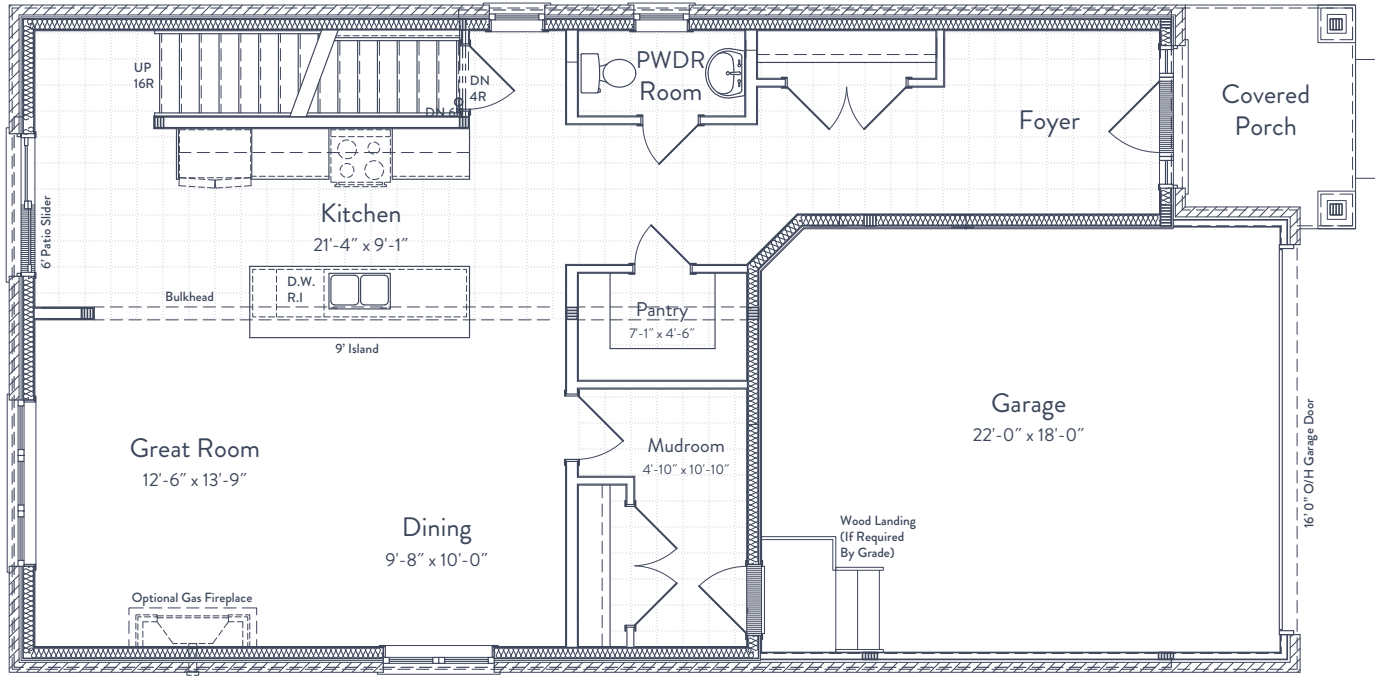

FINISHED LIVING SPACE 2,428 SQ FT	UNFINISHED LIVING SPACE 813 SQ FT	BEDROOMS 3/4	BATHS 2.5

MAIN LEVEL: