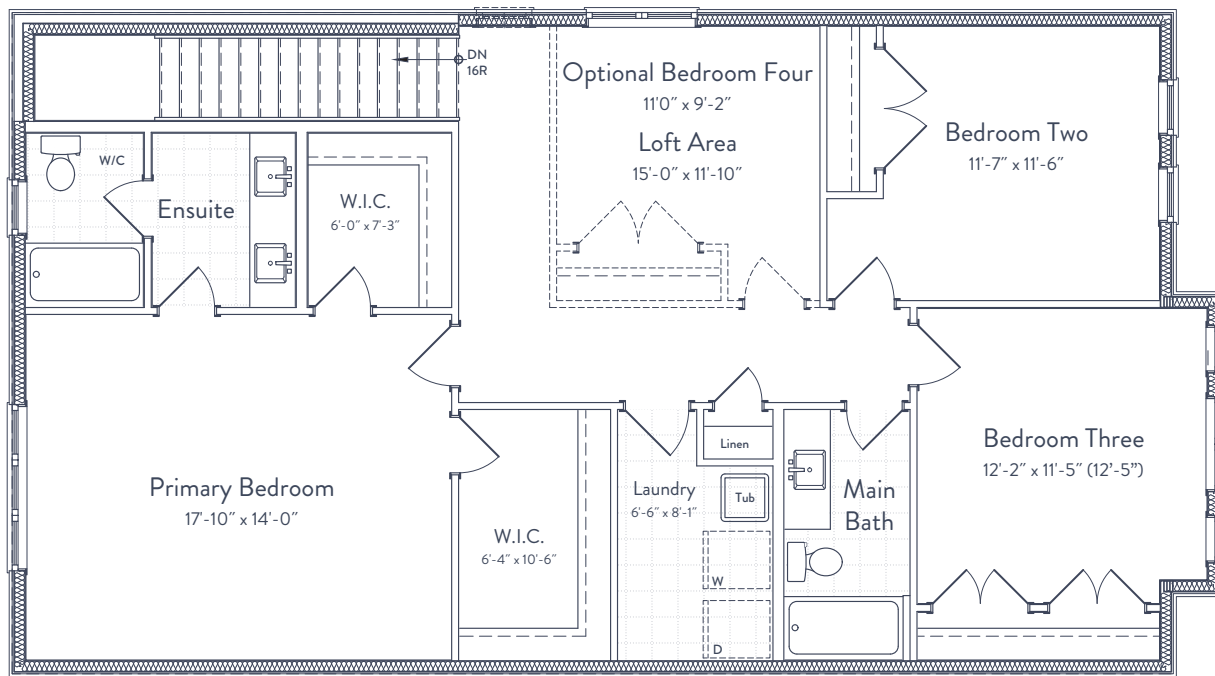

SECOND LEVEL:

Interior and exterior configuration varies by floor and specifications are subject to change without notice. See a sales representative for further information. E.&O.E.

South River is proudly brought to you by Gemini Homebuilders.