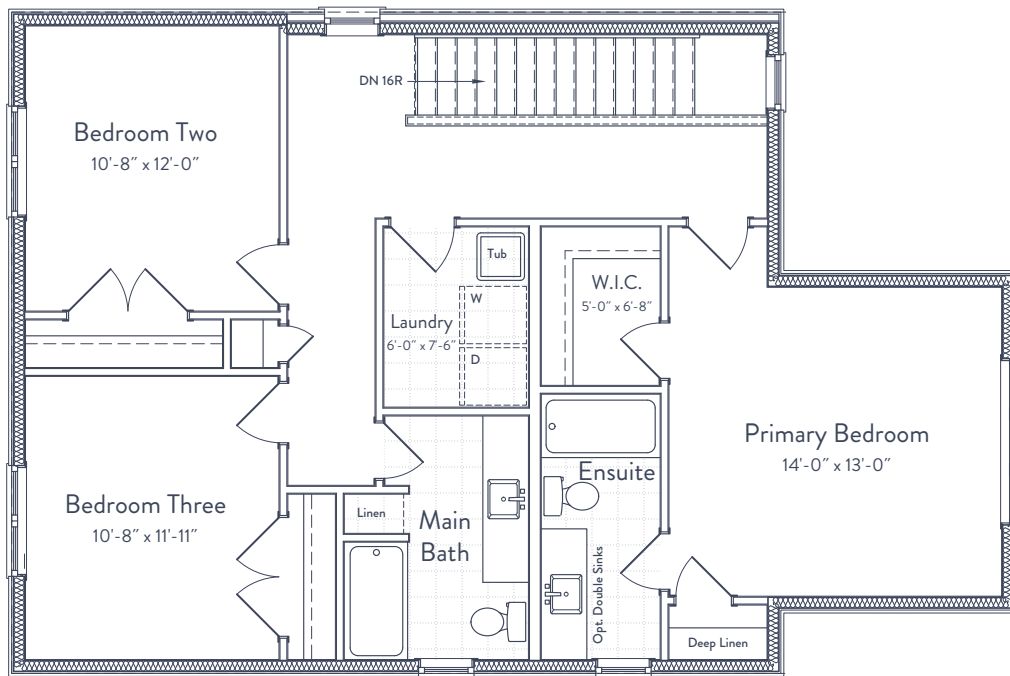

SECOND LEVEL:

Interior and exterior configuration varies by floor and specifications are subject to change without notice. See a sales representative for further information. E.&O.E.

South River is proudly brought to you by Gemini Homebuilders.