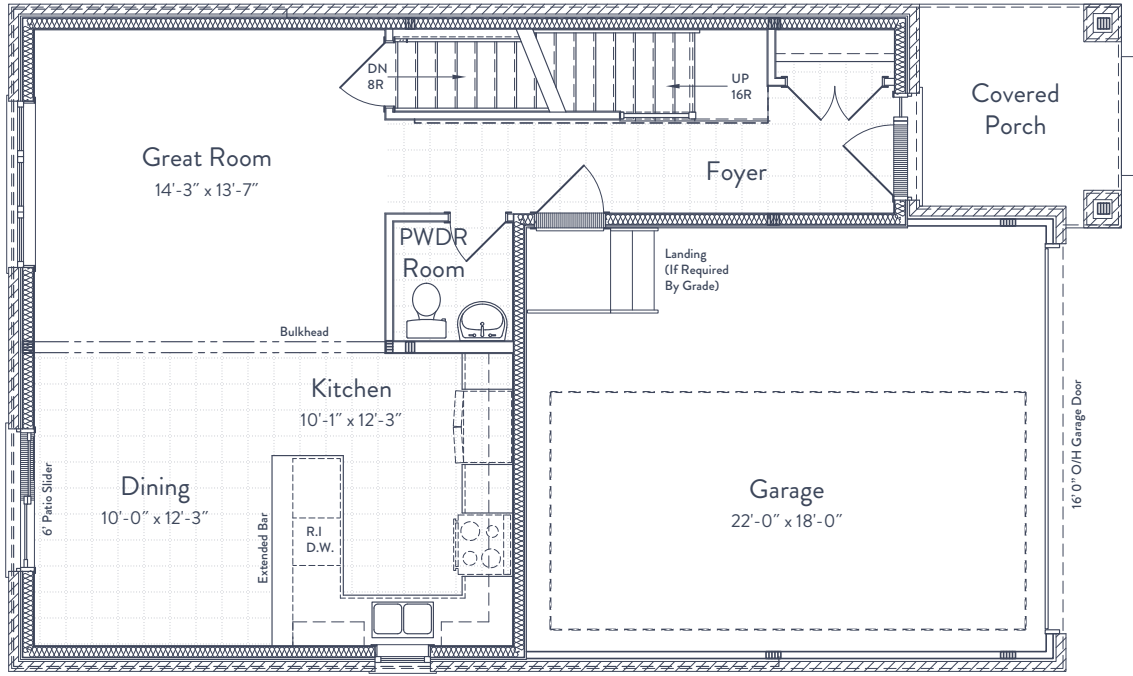

FINISHED LIVING SPACE 1,796 SQ FT	UNFINISHED LIVING SPACE 608 SQ FT	BEDROOMS 3	BATHS 2.5

MAIN LEVEL: