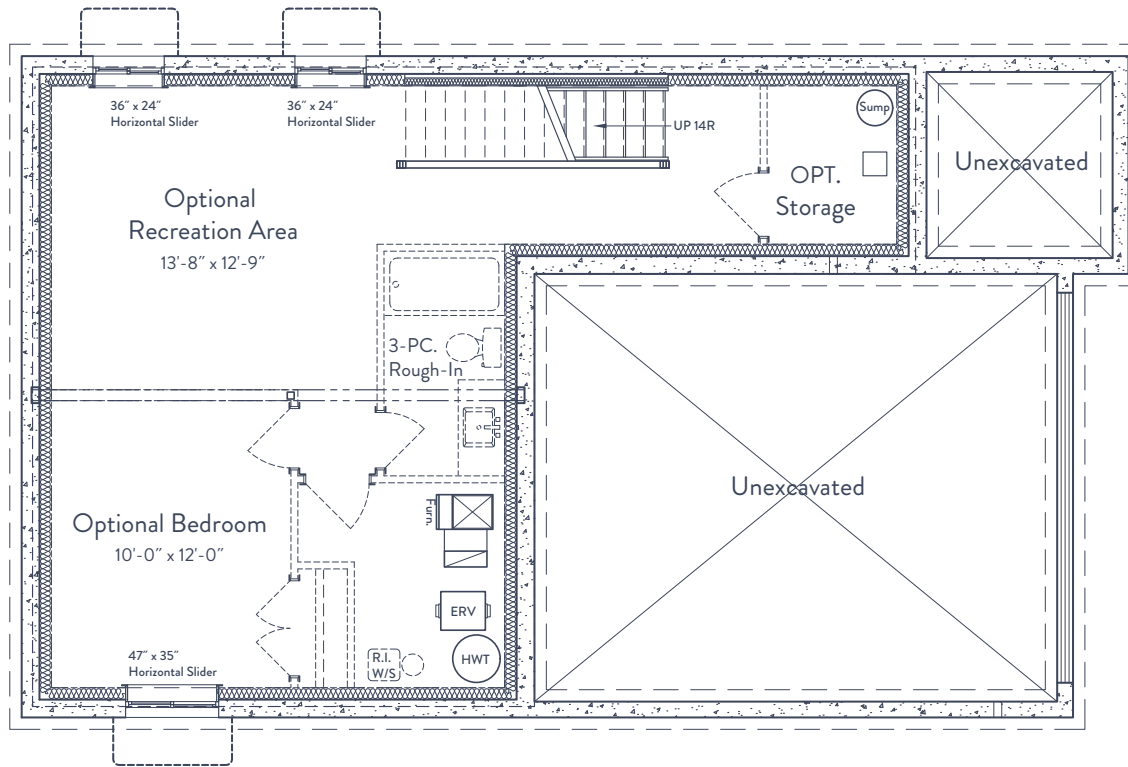

SOUTH RIVER
ELORA ONTARIO

South River is proudly brought to you by
Gemini Homebuilders

OASTLER

1,796 SQ.FT. TWO STOREY

Elevation B

All drawings and renderings are an artist's concept and may vary slightly from the final product. E. & O.E. All home styles are available in any of the colour packages. Each colour package has two elevations to choose from. Speak to your New Home Sales Representative for more details.

MAIN LEVEL:

SECOND LEVEL:

Interior and exterior configuration varies by floor and specifications are subject to change without notice. See a sales representative for further information. E.&O.E.

South River is proudly brought to you by Gemini Homebuilders.

FINISHED LIVING SPACE 1,796 SQ FT	UNFINISHED LIVING SPACE 608 SQ FT	BEDROOMS 3	BATHS 2.5
---	---	----------------------	---------------------

BASEMENT:

Interior and exterior configuration varies by floor and specifications are subject to change without notice. See a sales representative for further information. E.&O.E.