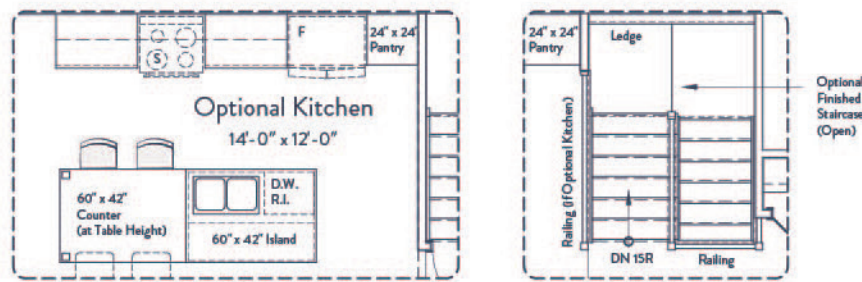

FERRIS

FINISHED LIVING SPACE 1,257 SQ FT	UNFINISHED LIVING SPACE 1,112 SQ FT	BEDROOMS 1	BATHS 1.5

MAIN LEVEL: