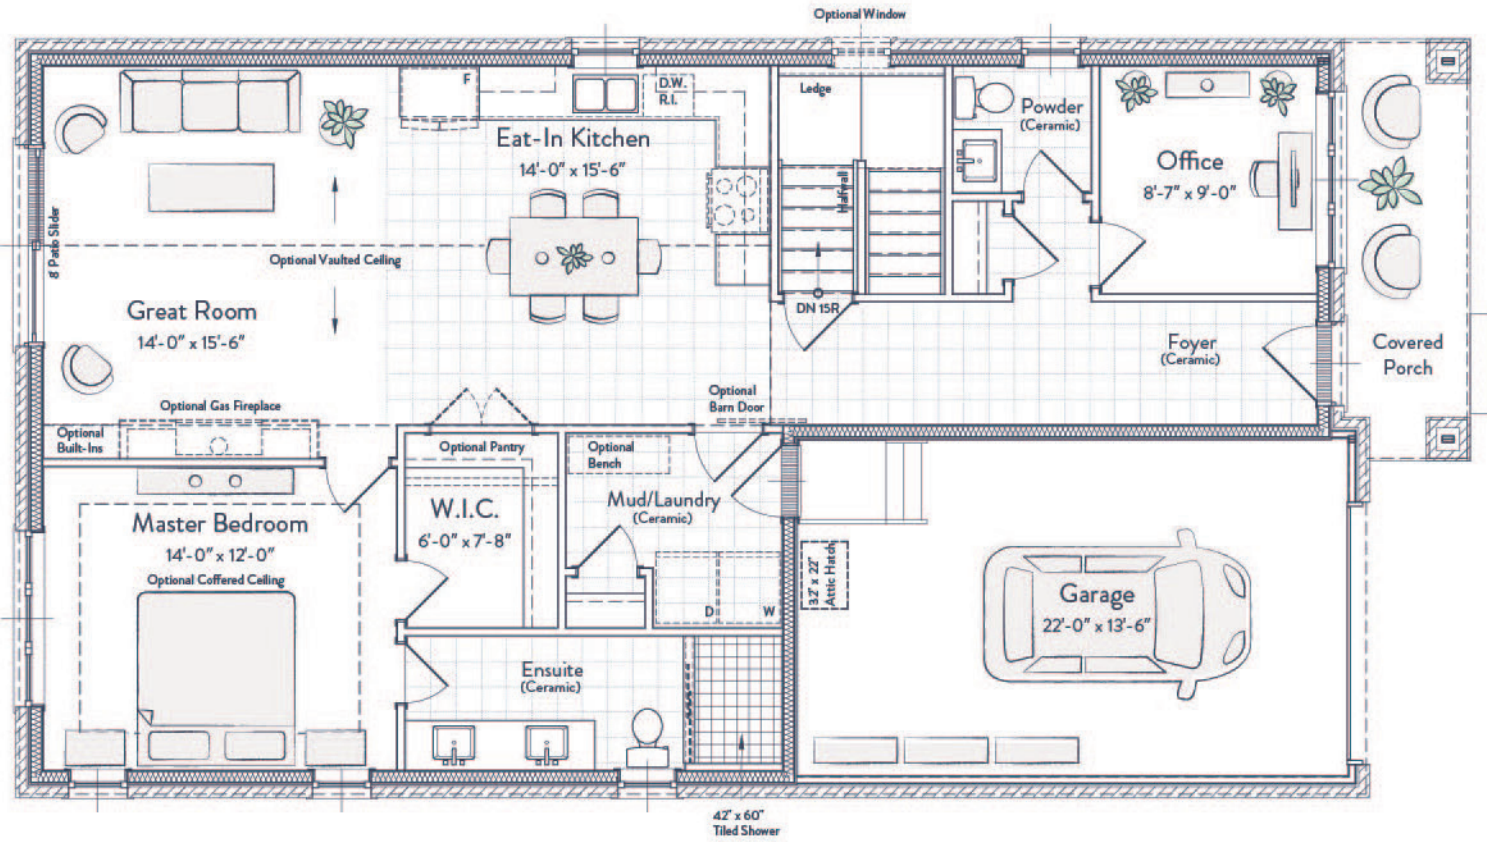

FERRIS

FINISHED LIVING SPACE 1,257 SQ FT	UNFINISHED LIVING SPACE 1,112 SQ FT	BEDROOMS 1	BATHS 1.5

MAIN LEVEL: