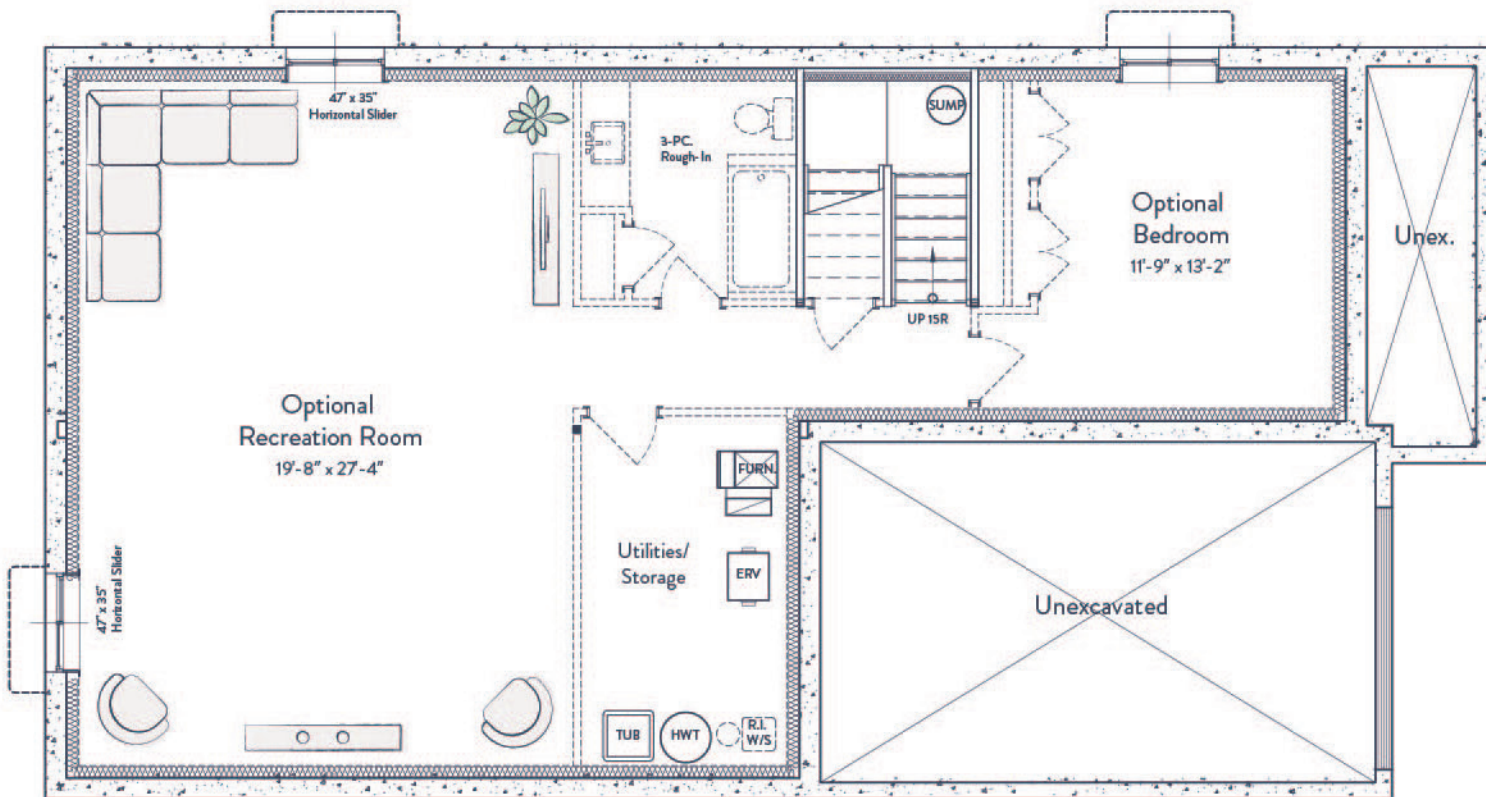

BASEMENT:

Interior and exterior configuration varies by floor and specifications are subject to change without notice. See a sales representative for further information. E.&O.E.

South River is proudly brought to you by Gemini Homebuilders.