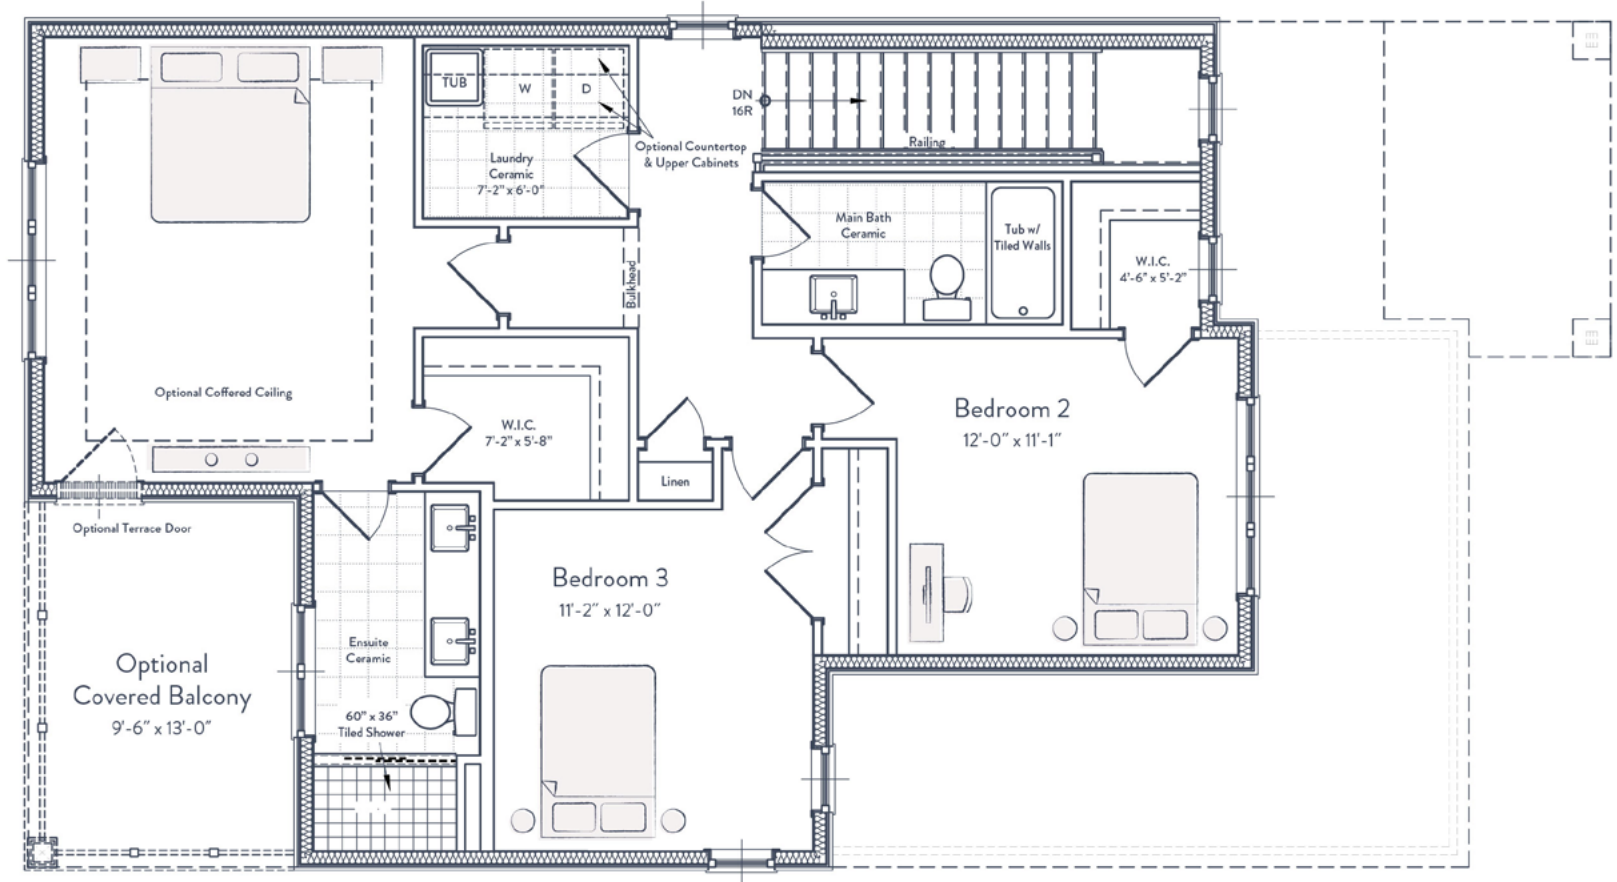

SOUTH RIVER
ELORA ONTARIO

South River is proudly brought to you by
Gemini Homebuilders

CALIPER

1,985 SQ.FT. TWO STOREY

Elevation B

All drawings and renderings are an artist's concept and may vary slightly from the final product. E. & O.E. All home styles are available in any of the colour packages. Each colour package has two elevations to choose from. Speak to your New Home Sales Representative for more details.

South River is proudly brought to you by Gemini Homebuilders

FINISHED LIVING SPACE 1,985 SQ FT	UNFINISHED LIVING SPACE 790 SQ FT	BEDROOMS 3	BATHS 2.5
---	---	----------------------	---------------------

MAIN LEVEL:

SECOND LEVEL:

Interior and exterior configuration varies by floor and specifications are subject to change without notice. See a sales representative for further information. E.&O.E.

South River is proudly brought to you by Gemini Homebuilders.