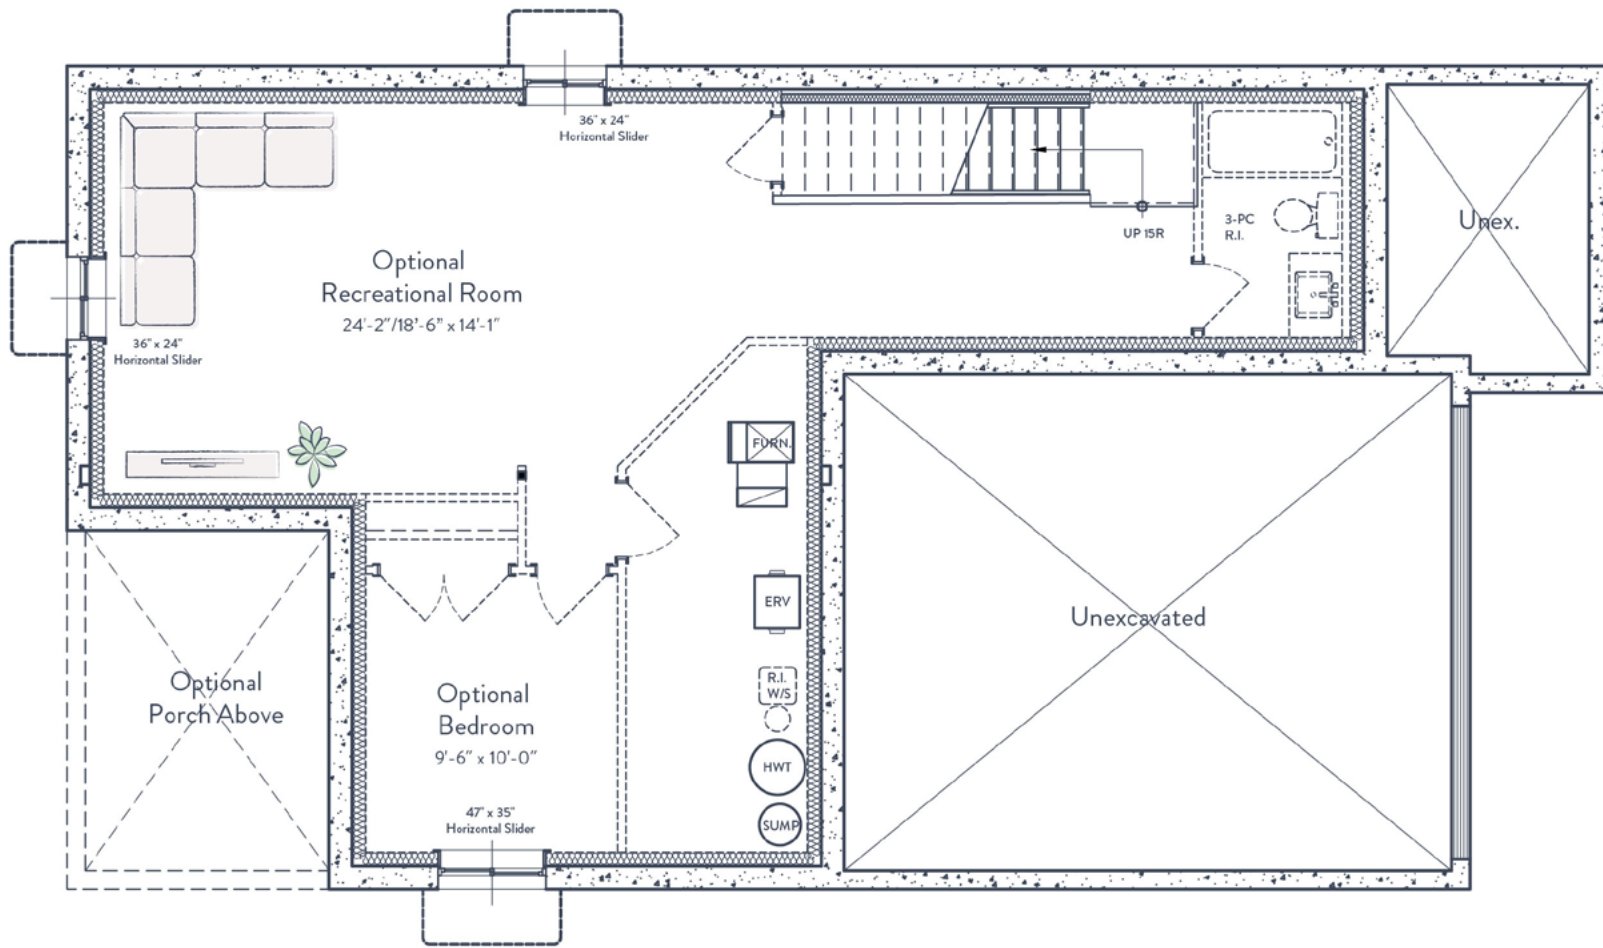

SOUTH RIVER
ELORA ONTARIO

South River is proudly brought to you by
Gemini Homebuilders

CALIPER

1,985 SQ.FT. TWO STOREY

Elevation B

All drawings and renderings are an artist's concept and may vary slightly from the final product. E. & O.E. All home styles are available in any of the colour packages. Each colour package has two elevations to choose from. Speak to your New Home Sales Representative for more details.

MAIN LEVEL:

SECOND LEVEL:

Interior and exterior configuration varies by floor and specifications are subject to change without notice. See a sales representative for further information. E.&O.E.

South River is proudly brought to you by Gemini Homebuilders.

FINISHED LIVING SPACE 1,985 SQ FT	UNFINISHED LIVING SPACE 790 SQ FT	BEDROOMS 3	BATHS 2.5
---	---	----------------------	---------------------

BASEMENT:

Interior and exterior configuration varies by floor and specifications are subject to change without notice. See a sales representative for further information. E.&O.E.