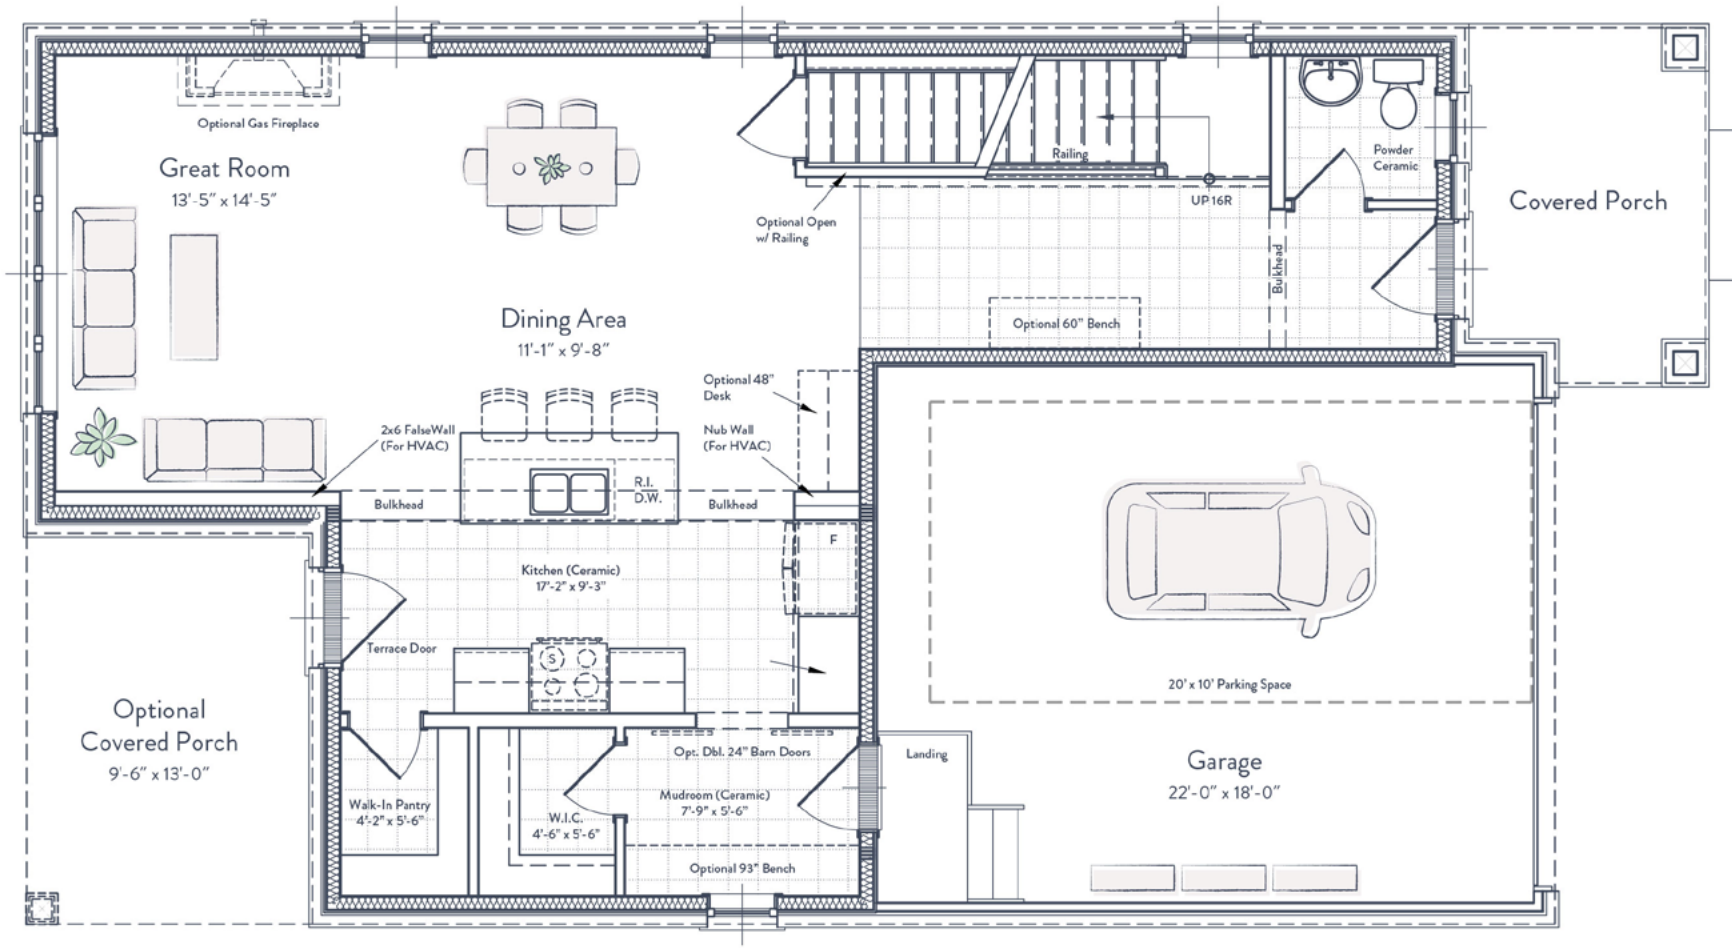

FINISHED LIVING SPACE 1,985 SQ FT	UNFINISHED LIVING SPACE 790 SQ FT	BEDROOMS 3	BATHS 2.5

MAIN LEVEL: