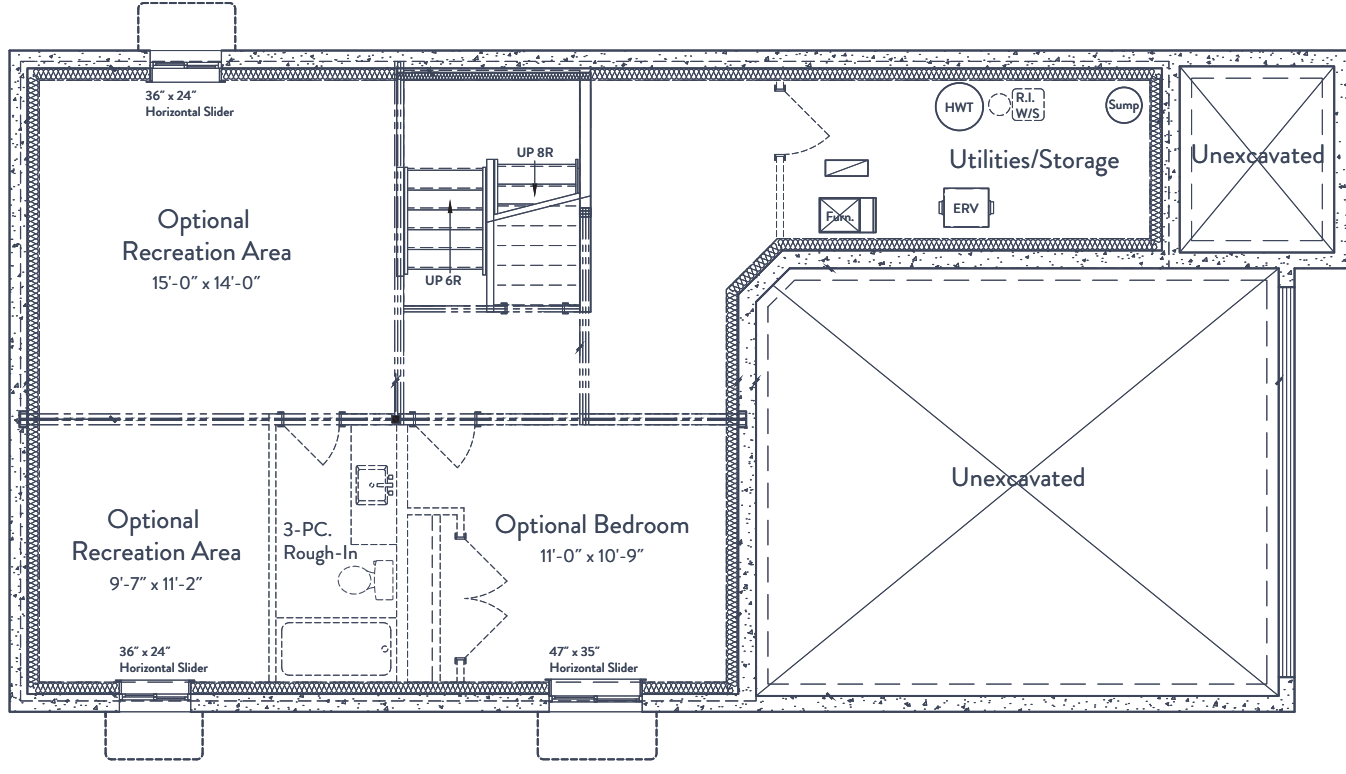

FINISHED LIVING SPACE 2,374 SQ FT	UNFINISHED LIVING SPACE 886 SQ FT	BEDROOMS 3/4	BATHS 2.5

BASEMENT:

Interior and exterior configuration varies by floor and specifications are subject to change without notice. See a sales representative for further information. E.&O.E.

South River is proudly brought to you by Gemini Homebuilders.