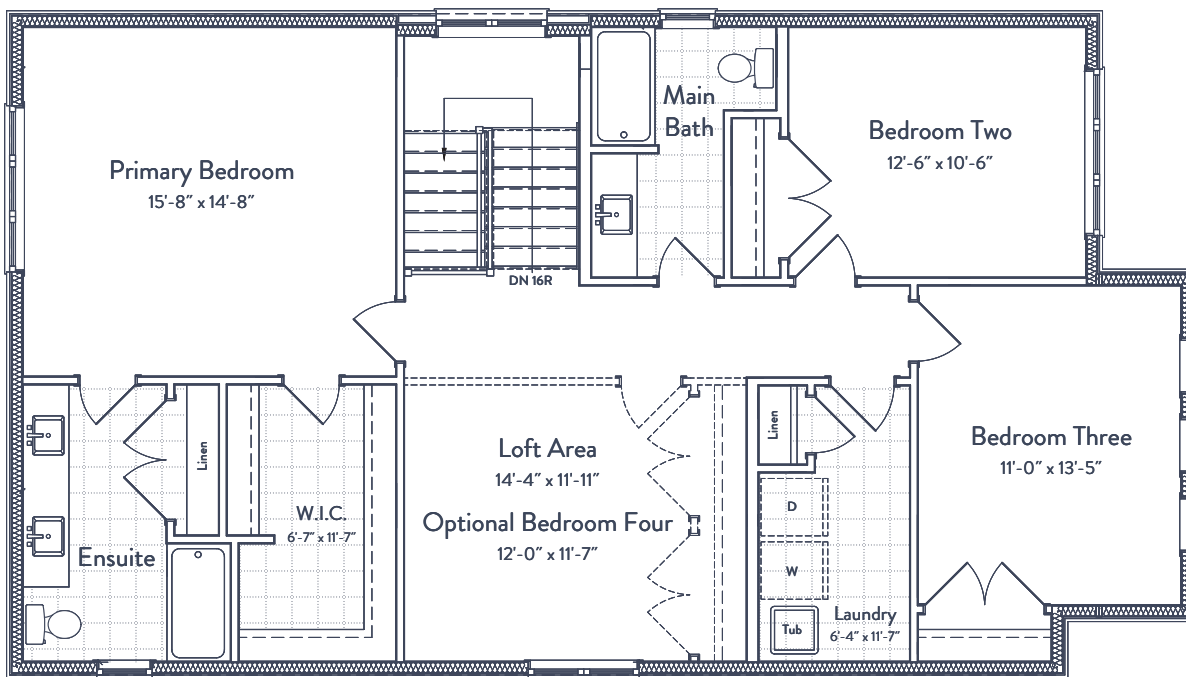

SECOND LEVEL:

Interior and exterior configuration varies by floor and specifications are subject to change without notice. See a sales representative for further information. E.&O.E.

South River is proudly brought to you by Gemini Homebuilders.