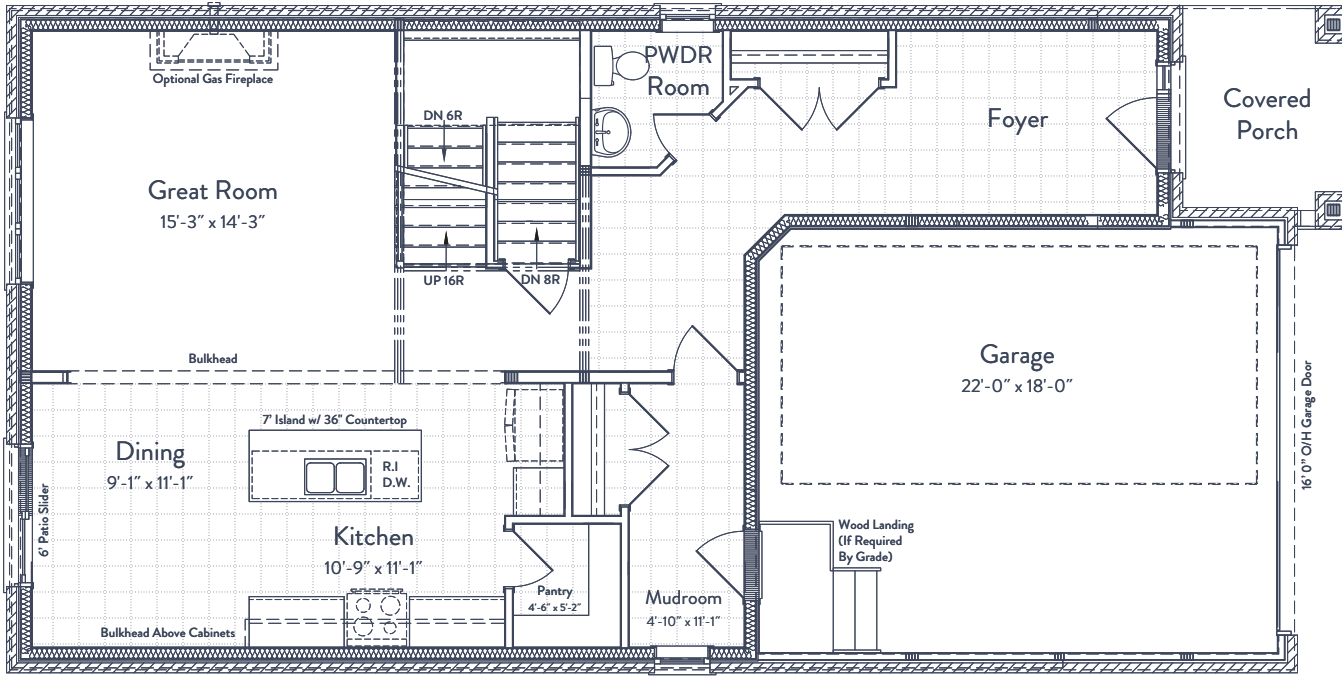

FINISHED LIVING SPACE 2,374 SQ FT	UNFINISHED LIVING SPACE 886 SQ FT	BEDROOMS 3/4	BATHS 2.5

MAIN LEVEL: